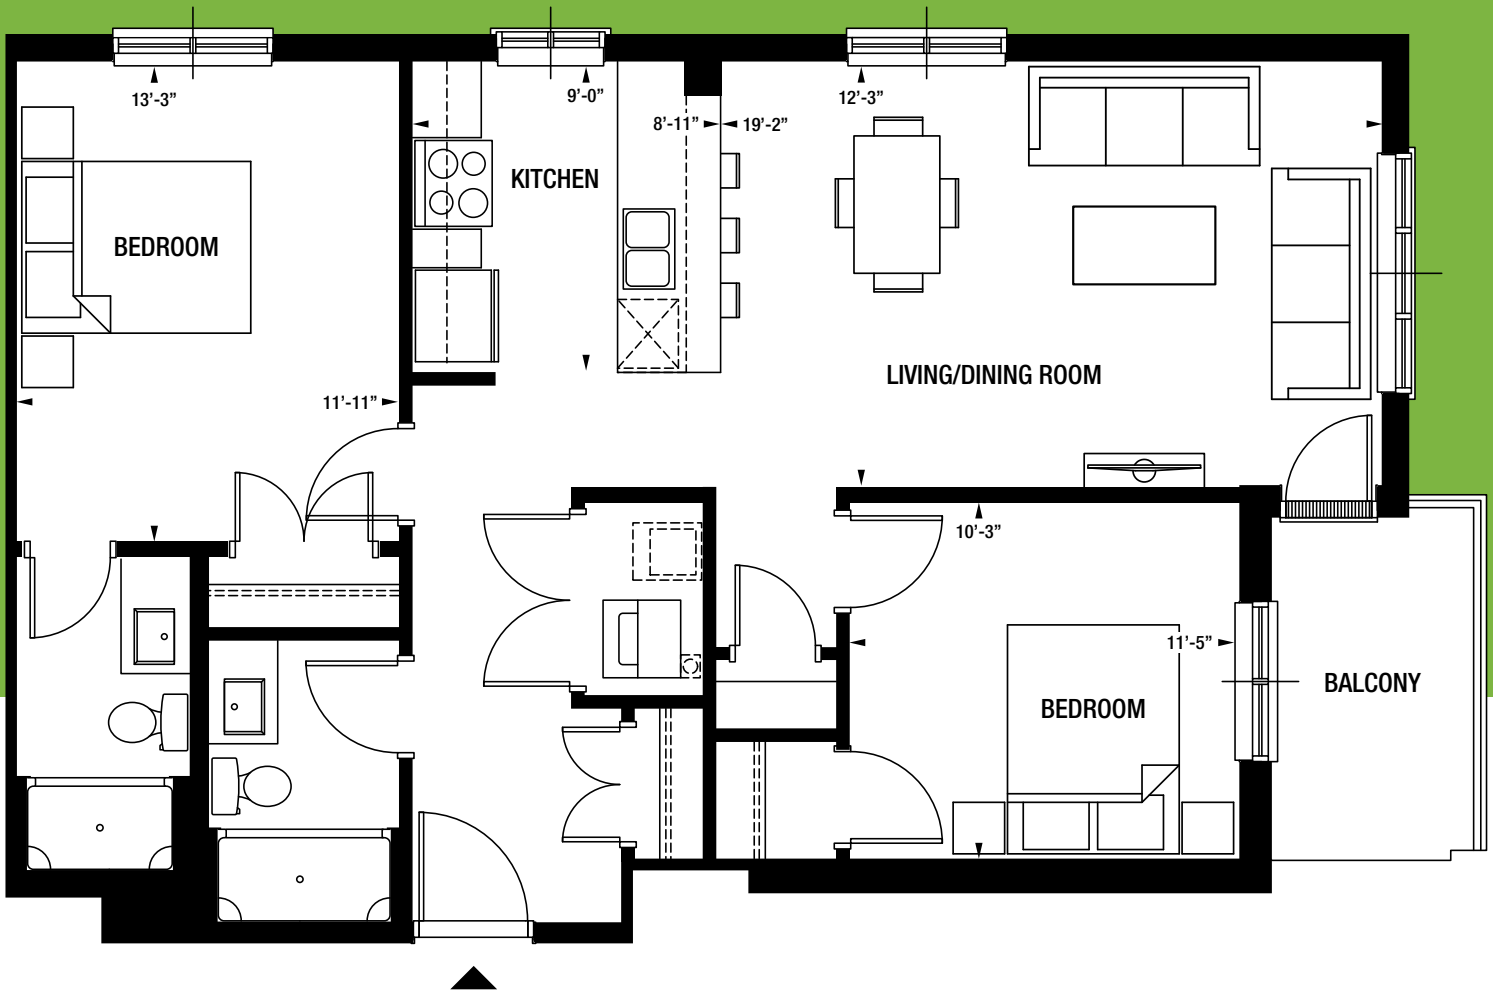

Aspen : 1070 sf

This spacious suite has exceptional features:

- Large living/dining area and bedrooms
- 9' High ceilings
- Open-concept kitchen with quartz countertops and dishwasher
- Stainless steel appliances
- Oversized windows
- Central air conditioning
- Free in-suite washer and dryer

TYPICAL FLOOR 2-6