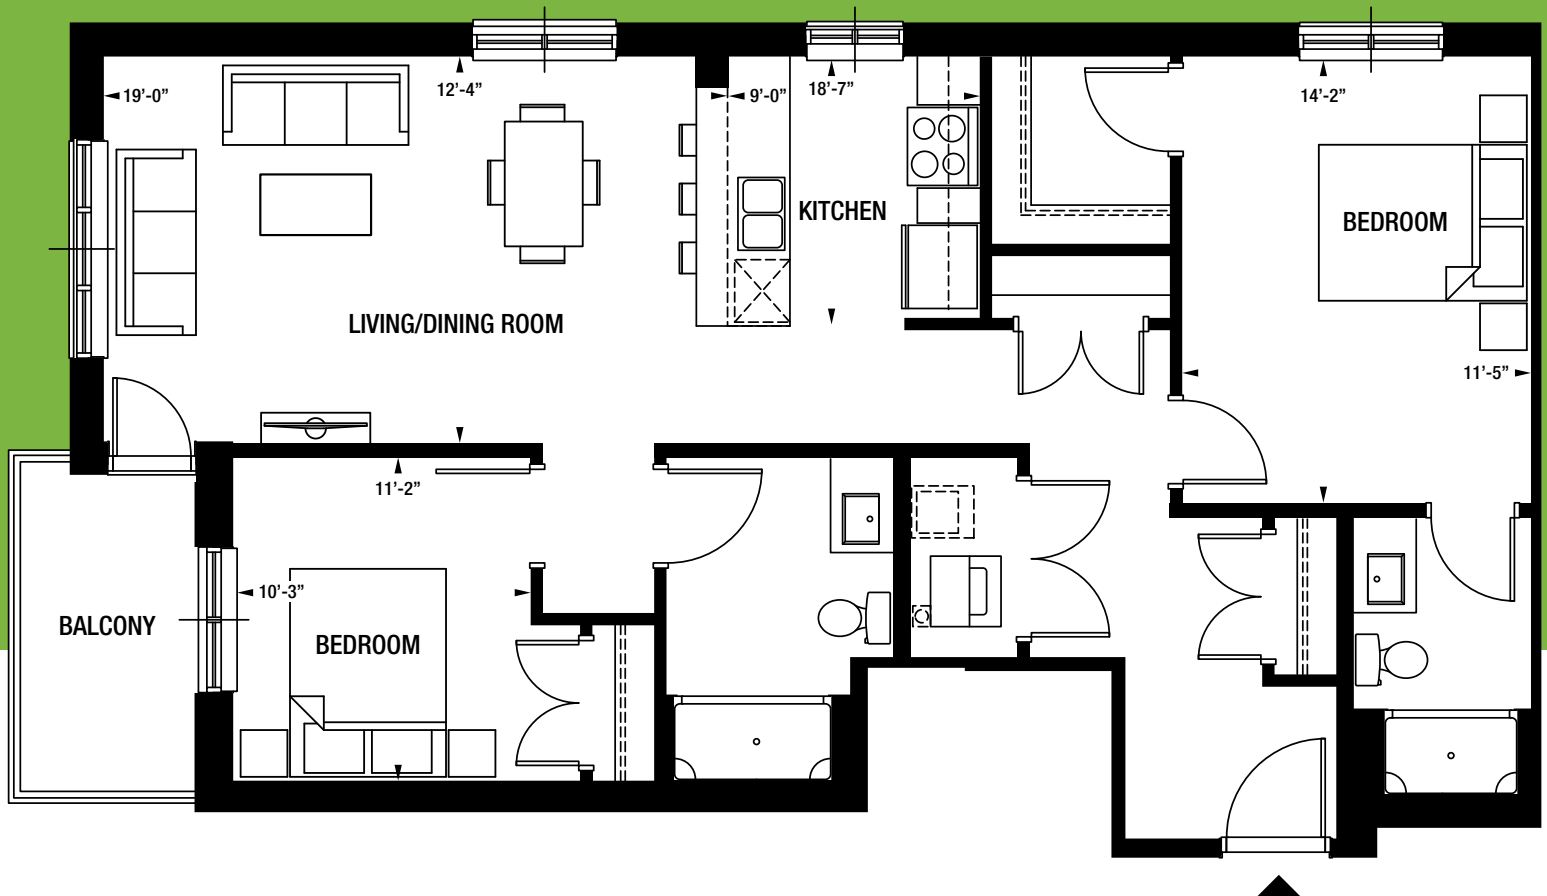

# Willow : 1130 sf

## This spacious suite has exceptional features:

- Large living/dining area and bedrooms
- 9' High ceilings
- Open-concept kitchen with quartz countertops and dishwasher
- Stainless steel appliances
- Oversized windows
- Central air conditioning
- Free in-suite washer and dryer

TYPICAL FLOOR 2-6