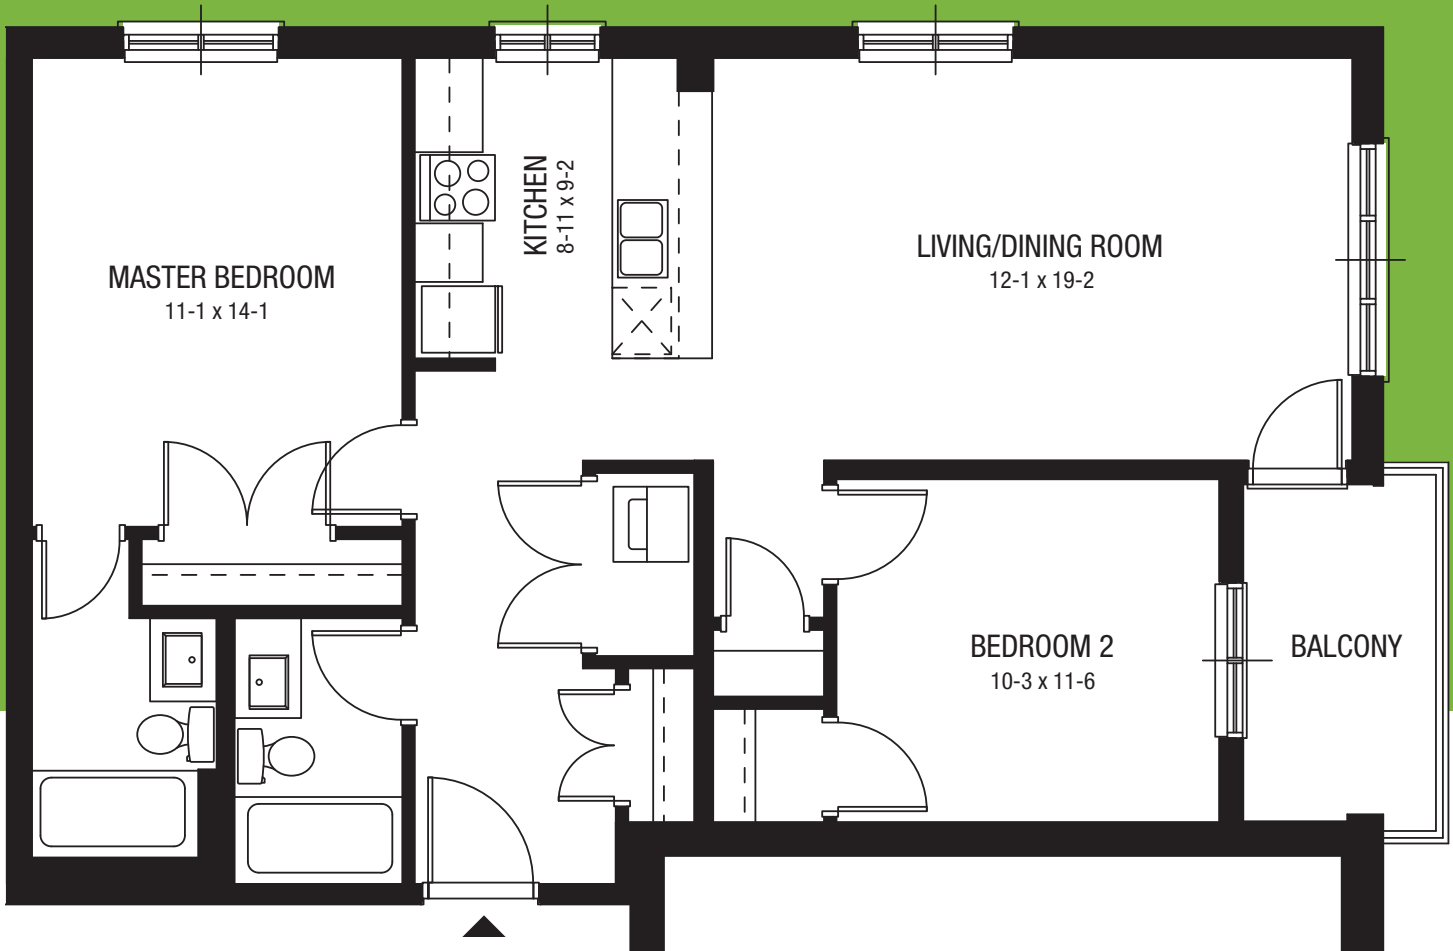

Emerald : 1061 sf

This spacious suite has exceptional features:

- Large living/dining area and bedrooms
- 9' High ceilings
- Open-concept kitchen with stone countertops and dishwasher
- Stainless steel appliances
- Oversized windows
- Central air conditioning
- Free in-suite washer and dryer
- Free parking for you and your guests

TYPICAL FLOOR 2-6
*Floors 3-5 have the Fern instead of the Jade