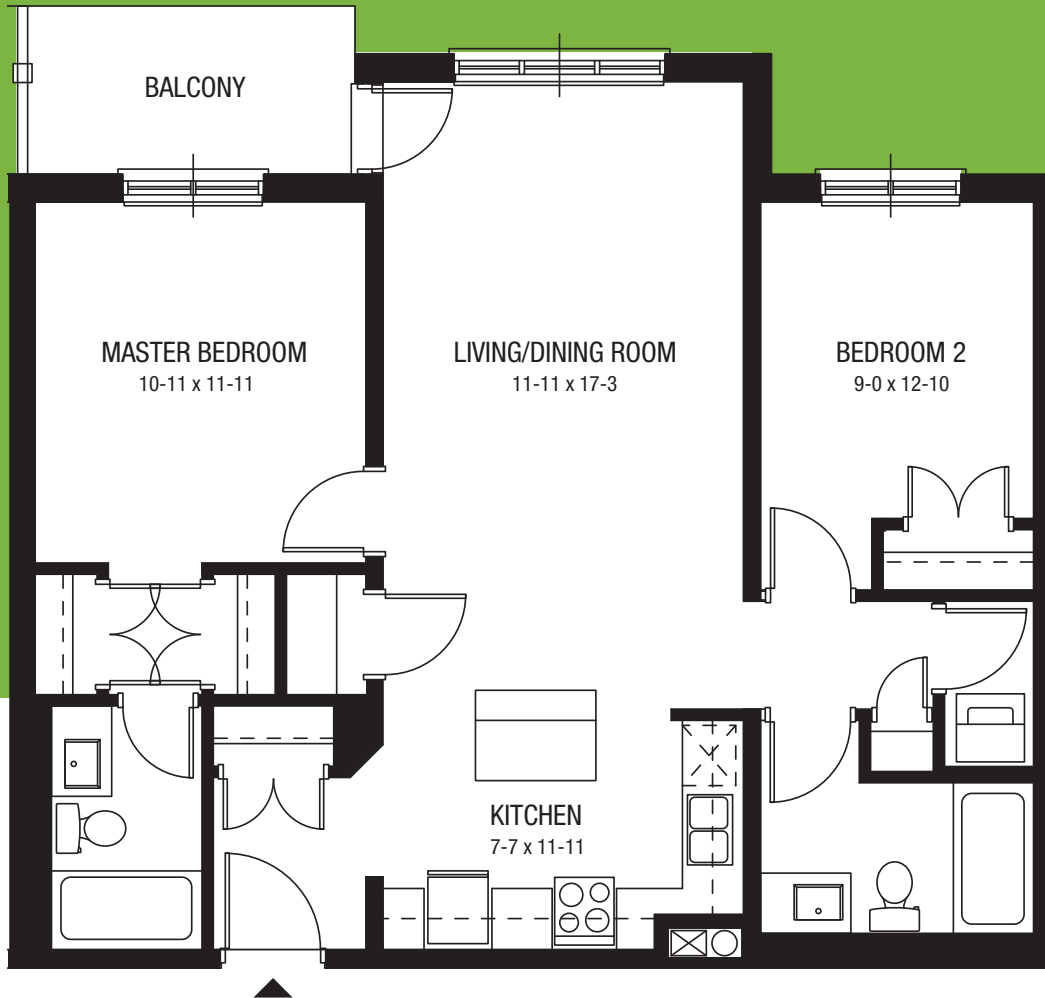

Olive : 1014 sf

This spacious suite has exceptional features:

- Large living/dining area and bedrooms
- Oversized windows
- 9' High ceilings
- Central air conditioning
- Open-concept kitchen with stone countertops and dishwasher
- Free in-suite washer and dryer
- Stainless steel appliances
- Free parking for you and your guests

FIRST FLOOR

TYPICAL FLOOR 2-6*

*Floors 3-5 have the Fern instead of the Jade