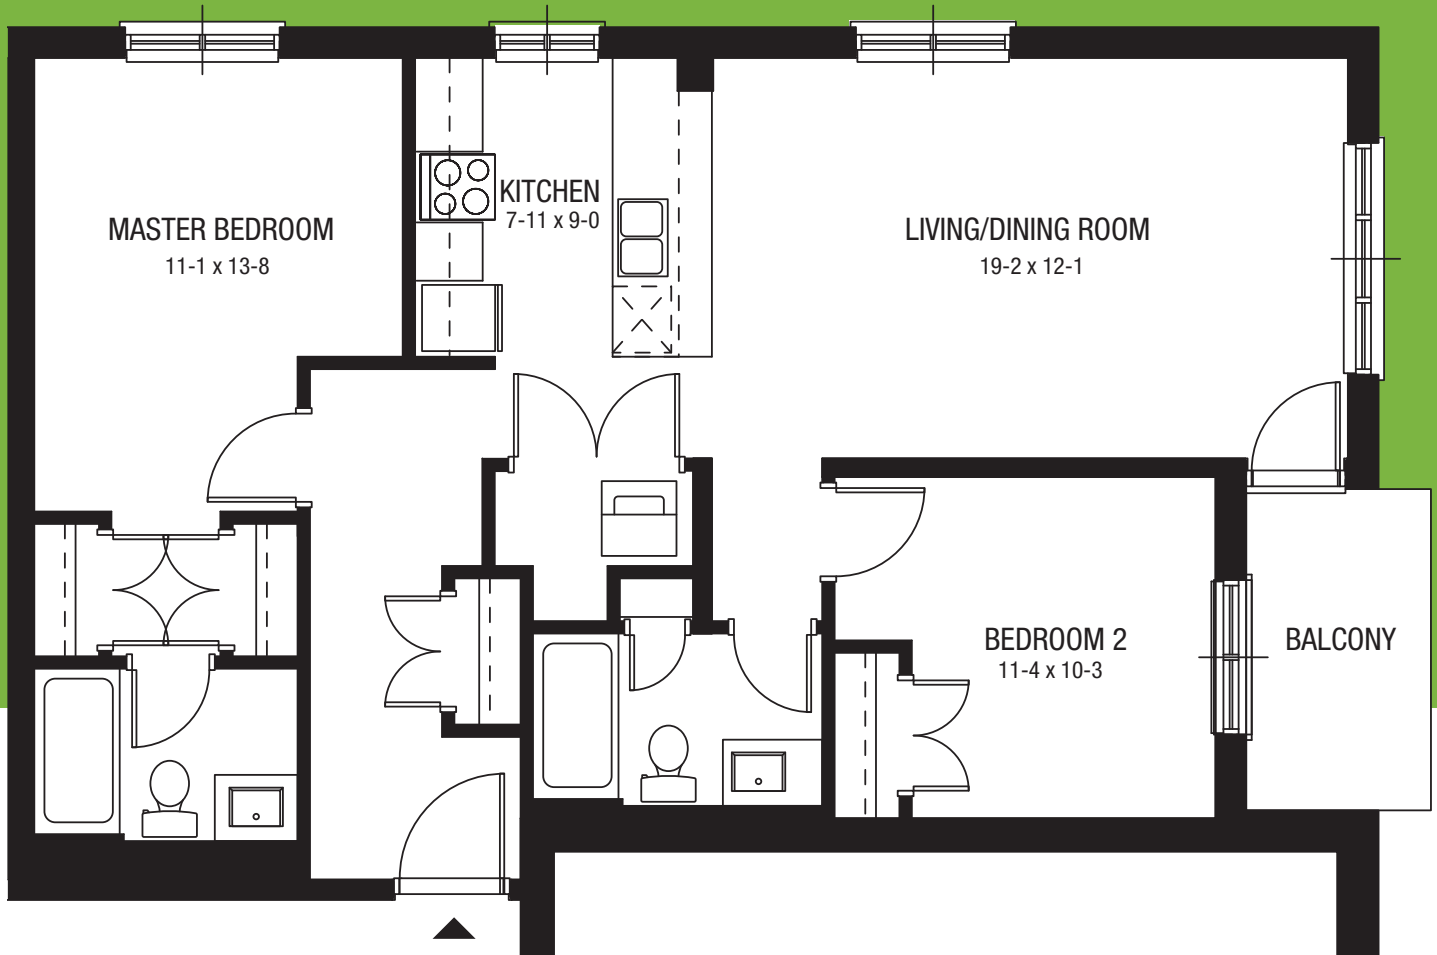

# Shamrock : 1055 sf

## This spacious suite has exceptional features:

- Large living/dining area and bedrooms
- 9' High ceilings
- Open-concept kitchen with stone countertops and dishwasher
- Stainless steel appliances
- Oversized windows
- Central air conditioning
- Free in-suite washer and dryer
- Free parking for you and your guests

FIRST FLOOR