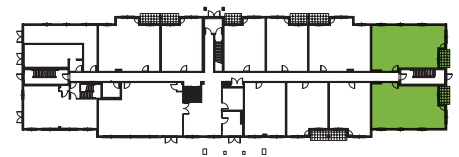

# Shamrock : 1055 sf

## This spacious suite has exceptional features:

- Large living/dining area and bedrooms
- 9' High ceilings
- Open-concept kitchen with stone countertops and dishwasher
- Stainless steel appliances
- Oversized windows
- Central air conditioning
- Free in-suite washer and dryer
- Free parking for you and your guests

FIRST FLOOR