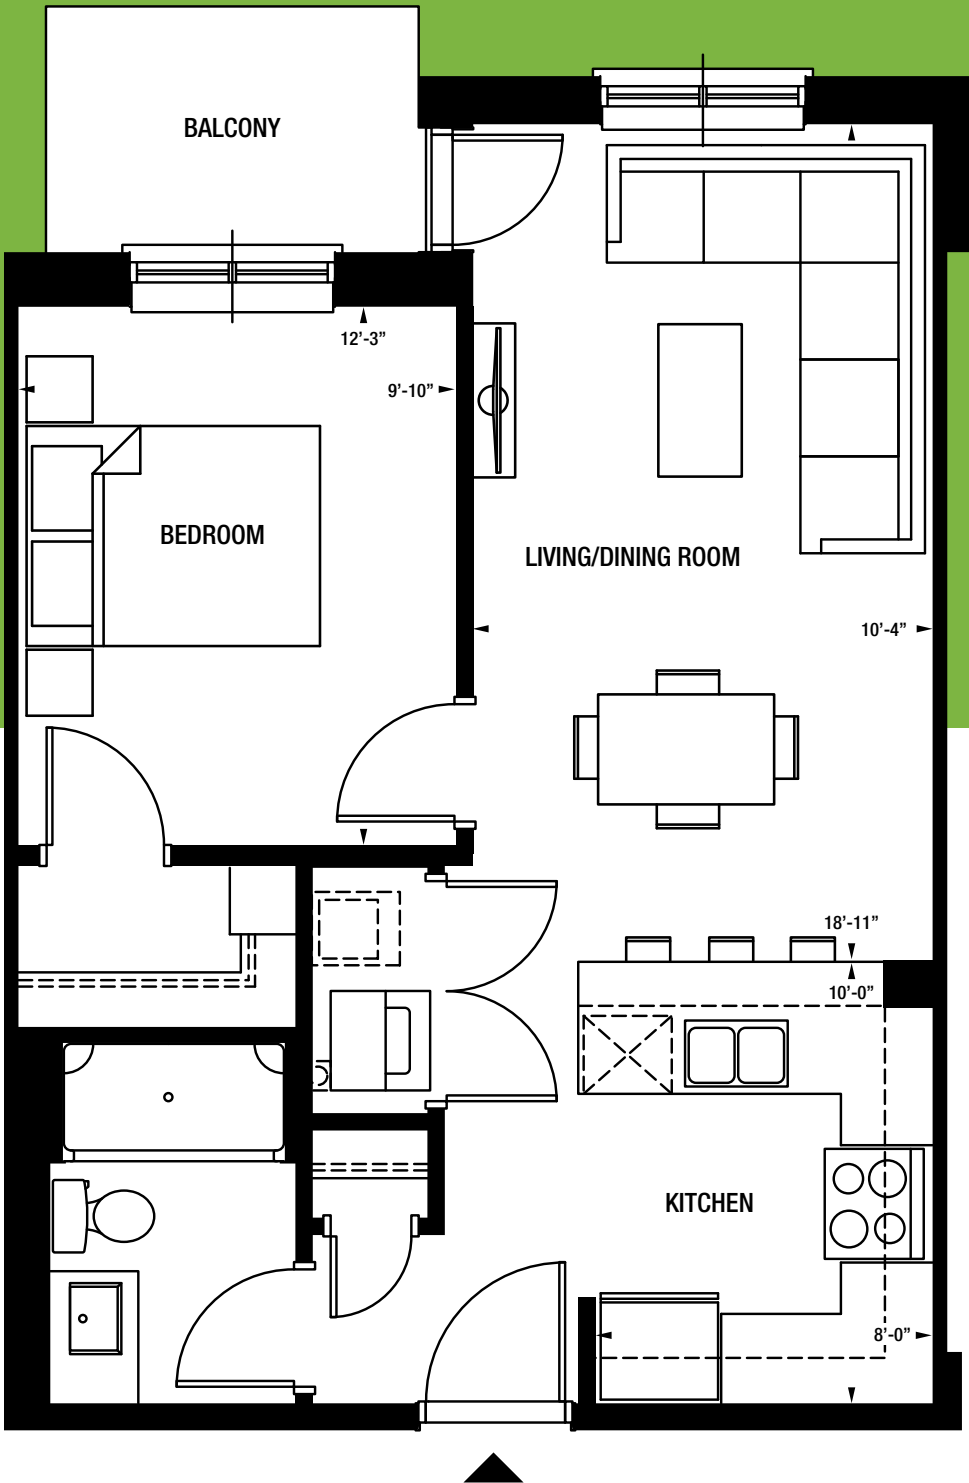

# Birch : 678 sf

FIRST FLOOR

## This spacious suite has exceptional features:

- Large living/dining area and bedrooms
- 10' High ceilings
- Open-concept kitchen with quartz countertops and dishwasher
- Stainless steel appliances
- Oversized windows
- Central air conditioning
- Free in-suite washer and dryer