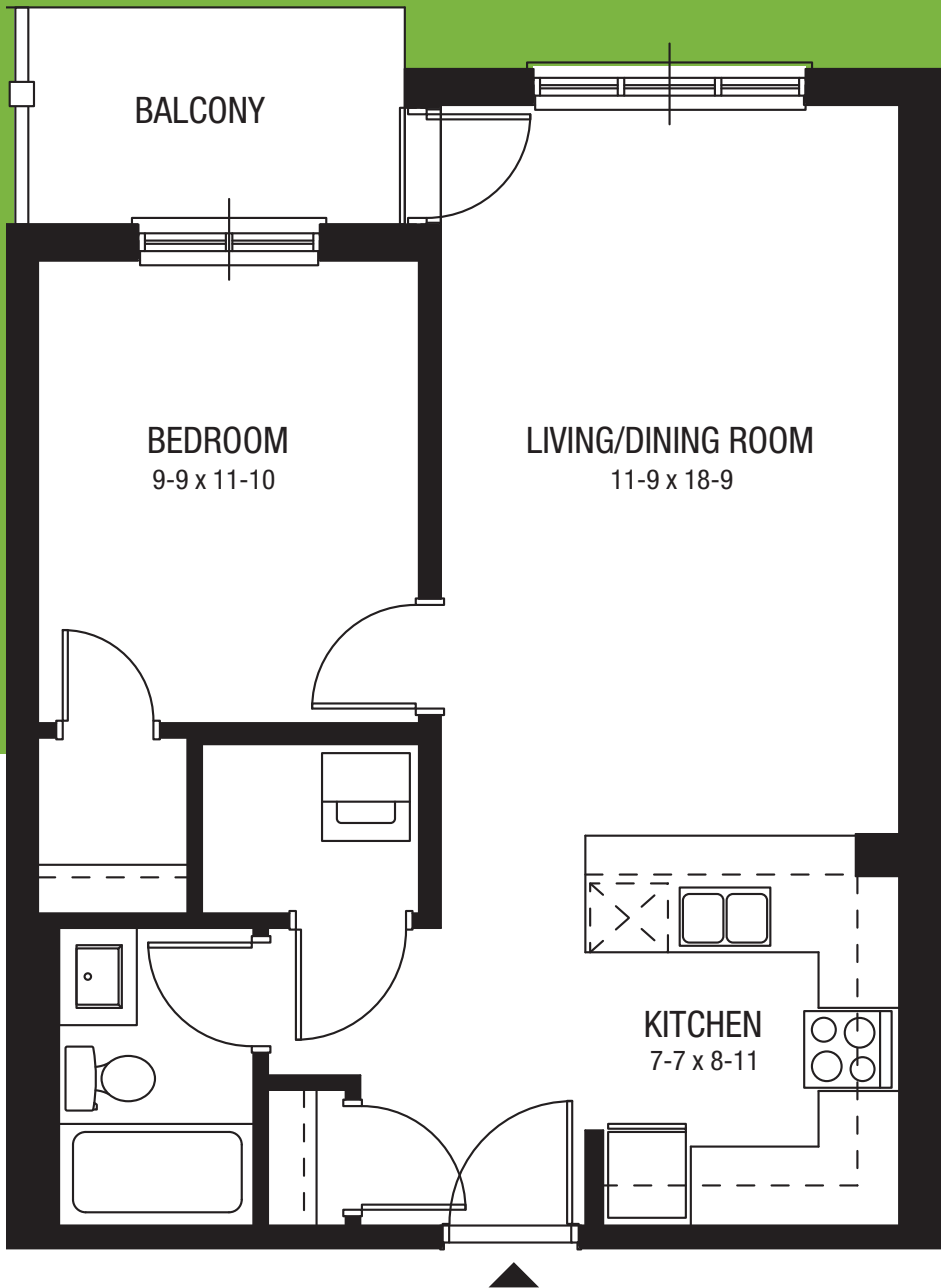

Evergreen : 721 sf

This spacious suite has exceptional features:

- Large living/dining area and bedroom
- 9' High ceilings
- Open-concept kitchen with stone countertops and dishwasher
- Stainless steel appliances
- Oversized windows
- Central air conditioning
- Free in-suite washer and dryer
- Free parking for you and your guests