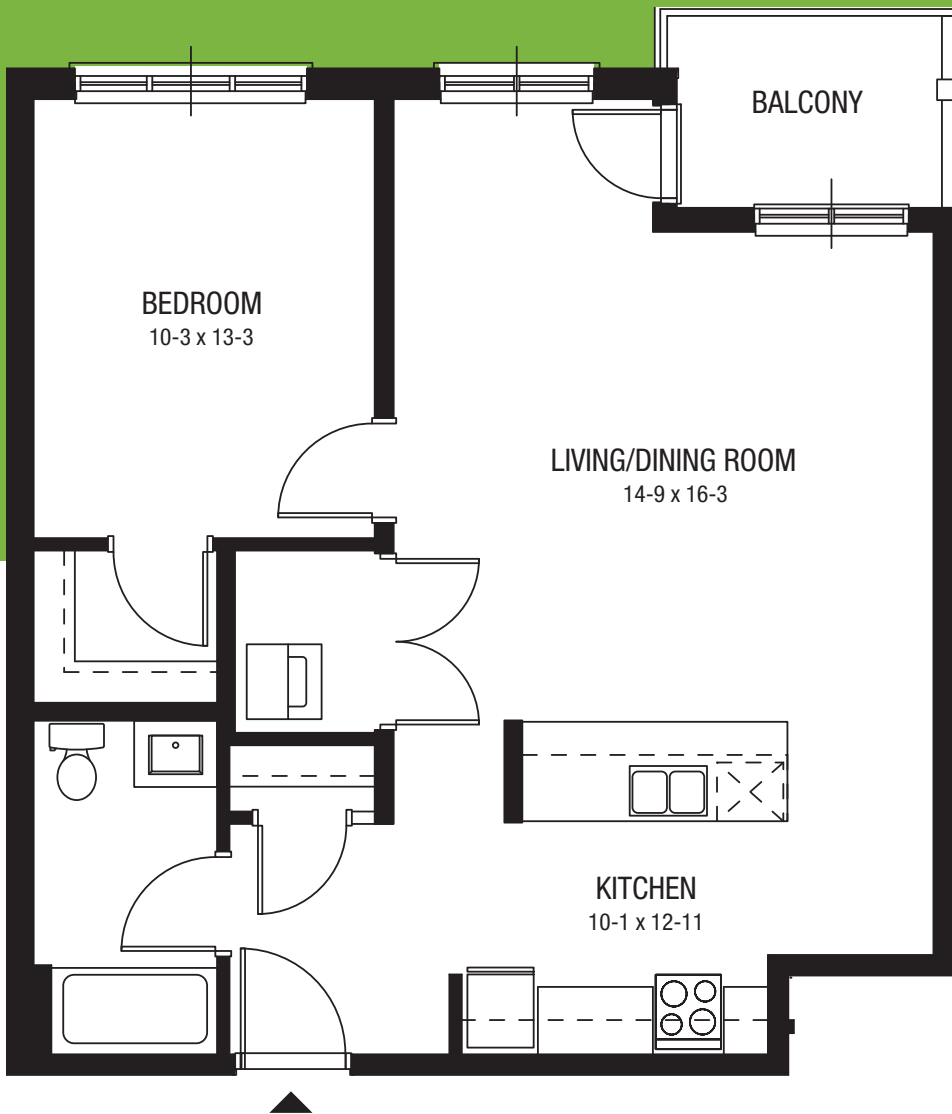

Forest : 850 sf

TYPICAL FLOOR 2-6*
*Floors 3-5 have the Fern instead of the Jade

**This spacious suite
has exceptional
features:**

- Large living/dining area and bedroom
- 9' High ceilings
- Open-concept kitchen with stone countertops and dishwasher
- Stainless steel appliances
- Oversized windows
- Central air conditioning
- Free in-suite washer and dryer
- Free parking for you and your guests