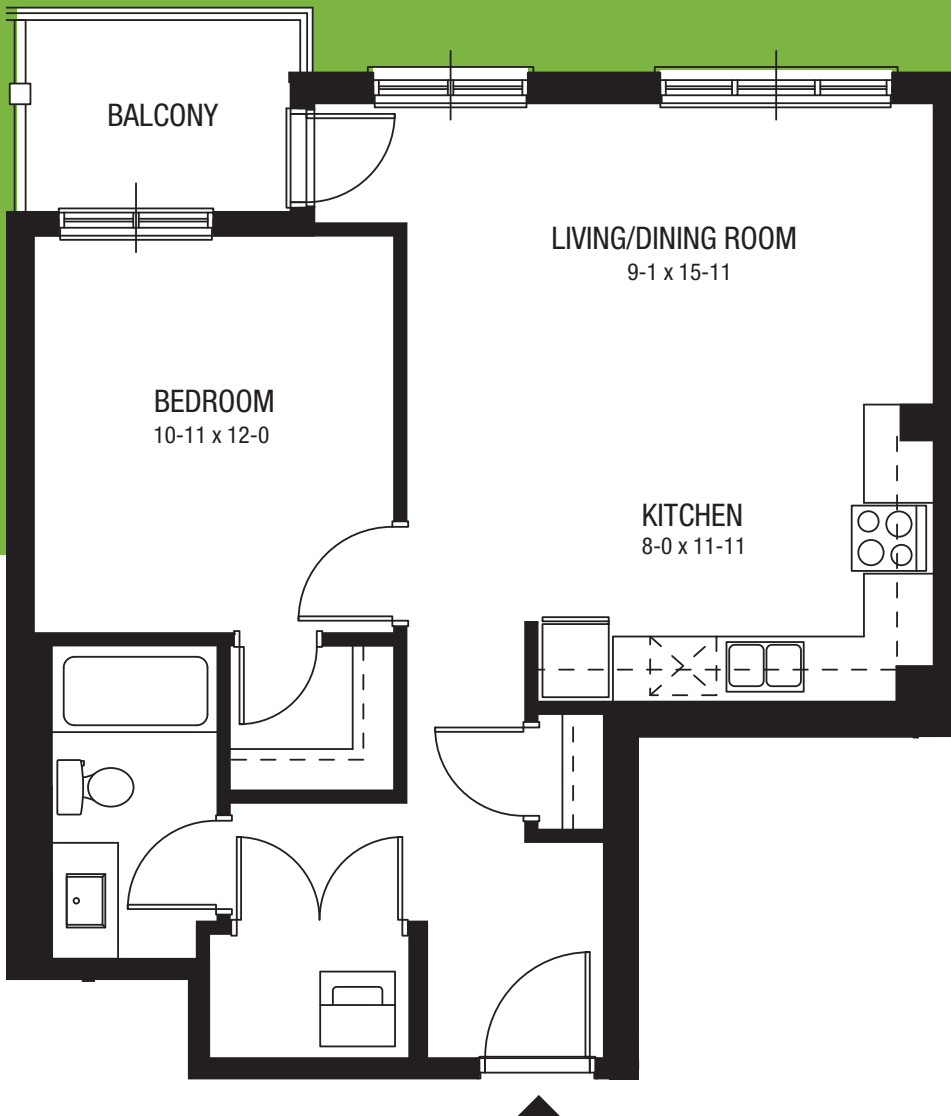

Jade : 754 sf

TYPICAL FLOOR 2-6
*Floors 3-5 have the Fern instead of the Jade

This spacious suite has exceptional features:

- Large living/dining area and bedroom
- 9' High ceilings
- Open-concept kitchen with stone countertops and dishwasher
- Stainless steel appliances
- Oversized windows
- Central air conditioning
- Free in-suite washer and dryer
- Free parking for you and your guests